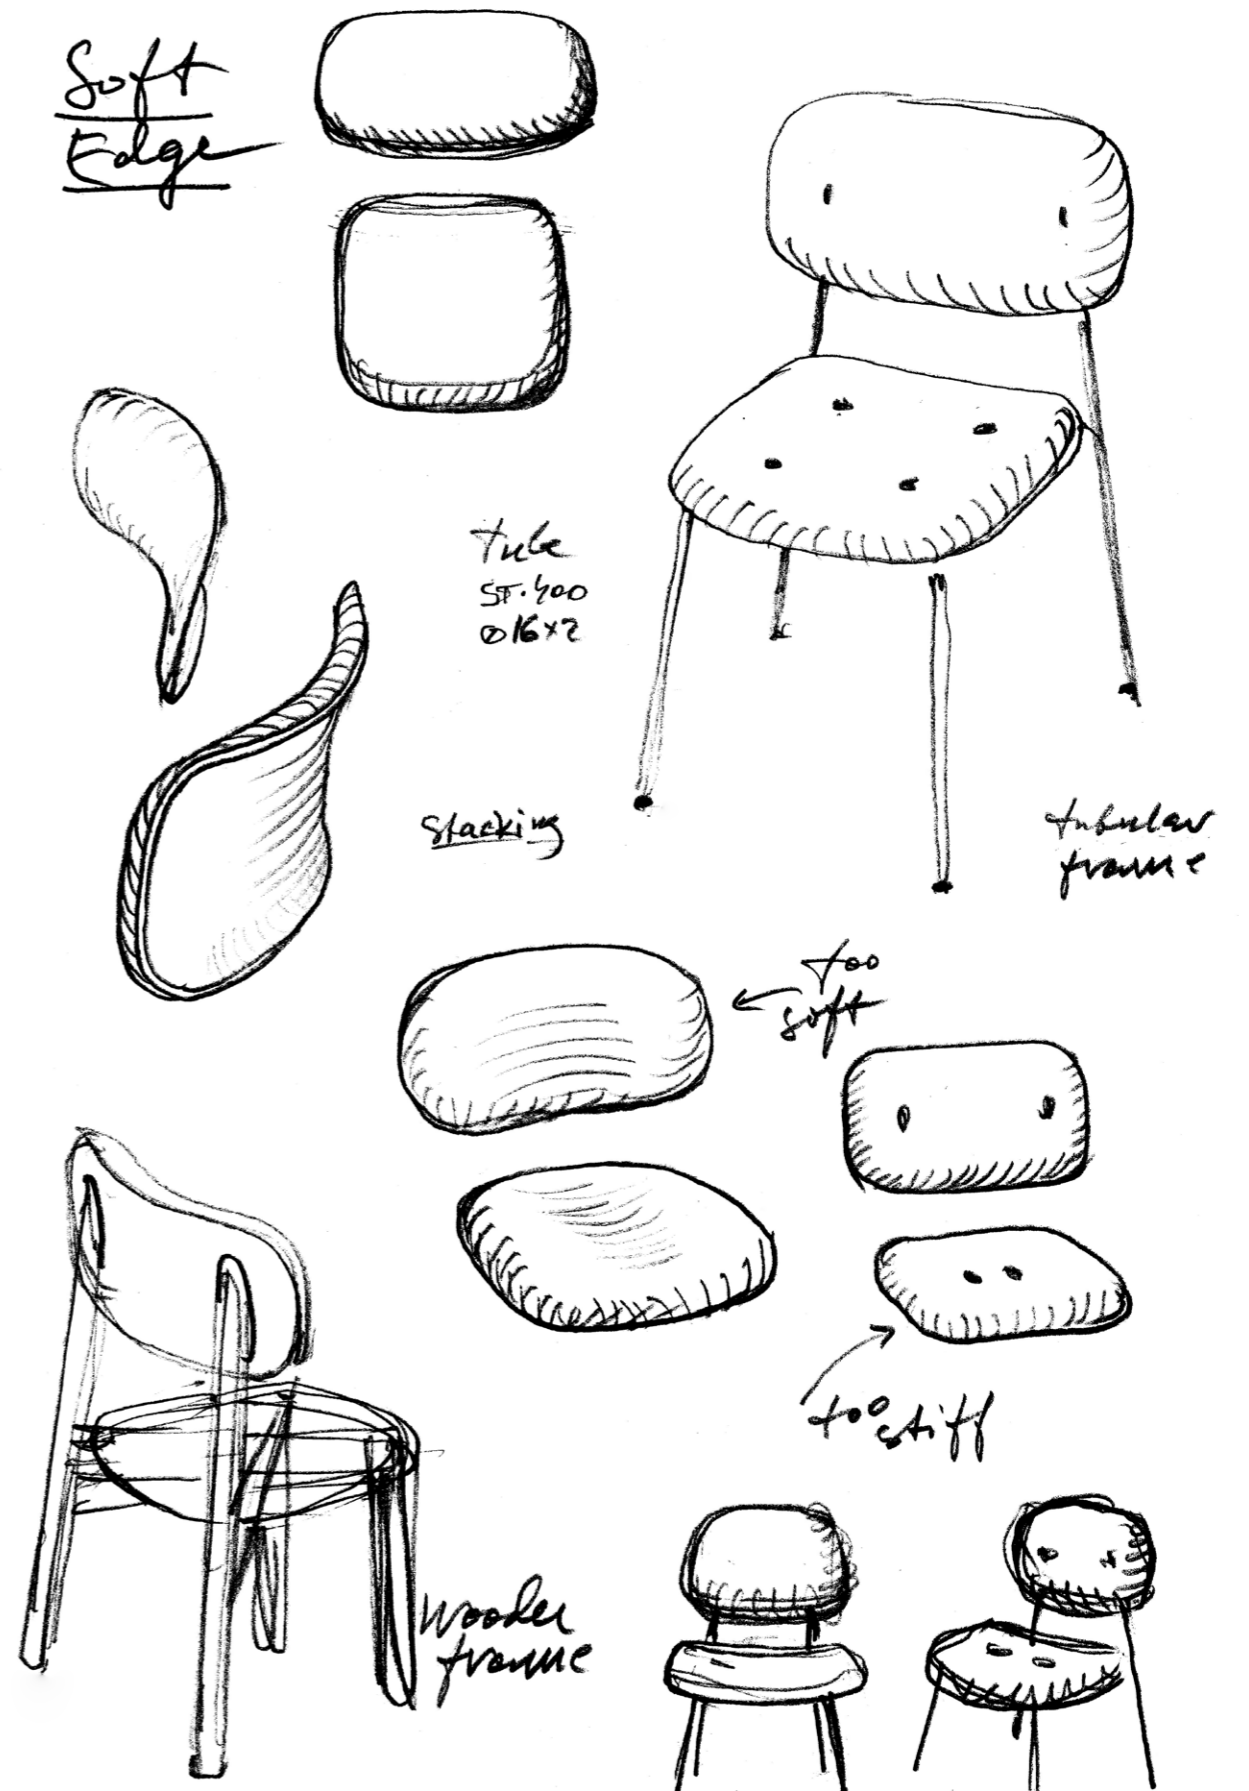

# Soft Edge Collection

Copenhagen-based design duo Iskos-Berlin have explored innovative moulding techniques to develop the organically formed Soft Edge Collection. Combining strong curves with extreme lightness, they have created a functional design that optimises human-centric comfort, while retaining a minimalist aesthetic. This versatile series includes chairs, lounge chairs, stools, and bar stools with frames in wood or steel with different finishes, while the seat is available in wood, plastic and upholstery in various colours and fabrics. The series' functionality and numerous design options make it ideal for a wide range of corporate, public, and private contexts.

Iskos-Berlin

Soft Edge 40

Soft Edge 40

Soft Edge 60, stackable up to 6 pcs.

Rolf Hay, Boris Berlin and Aleksej Iskos

Iskos Berlins drawings of different Soft Edge models

Soft Edge 41 | Remix 173

Soft Edge 45

Soft Edge 55 | Dusty green

Soft Edge 50

Soft Edge 100

Soft Edge 100 | Water-based laquered oak

Soft Edge 90 | Remix 173

Soft Edge 91 | Remix 173

Soft Edge 60

Soft Edge 60 | Water-based lacquered oak

# Soft Edge Collection Highlights

- A versatile series of chairs, stools, bar stools and lounge chairs
- Blending strong curves with extreme lightness to create a minimalistic design
- The collection offers uncluttered aesthetics, stability, and functionality
- The majority of the collection is EU Eco-labelled
- Variety of seat and base colours and finishes
- Available in a wide variety of fabric and leather options
- Ideal for using in private, public and contract environments